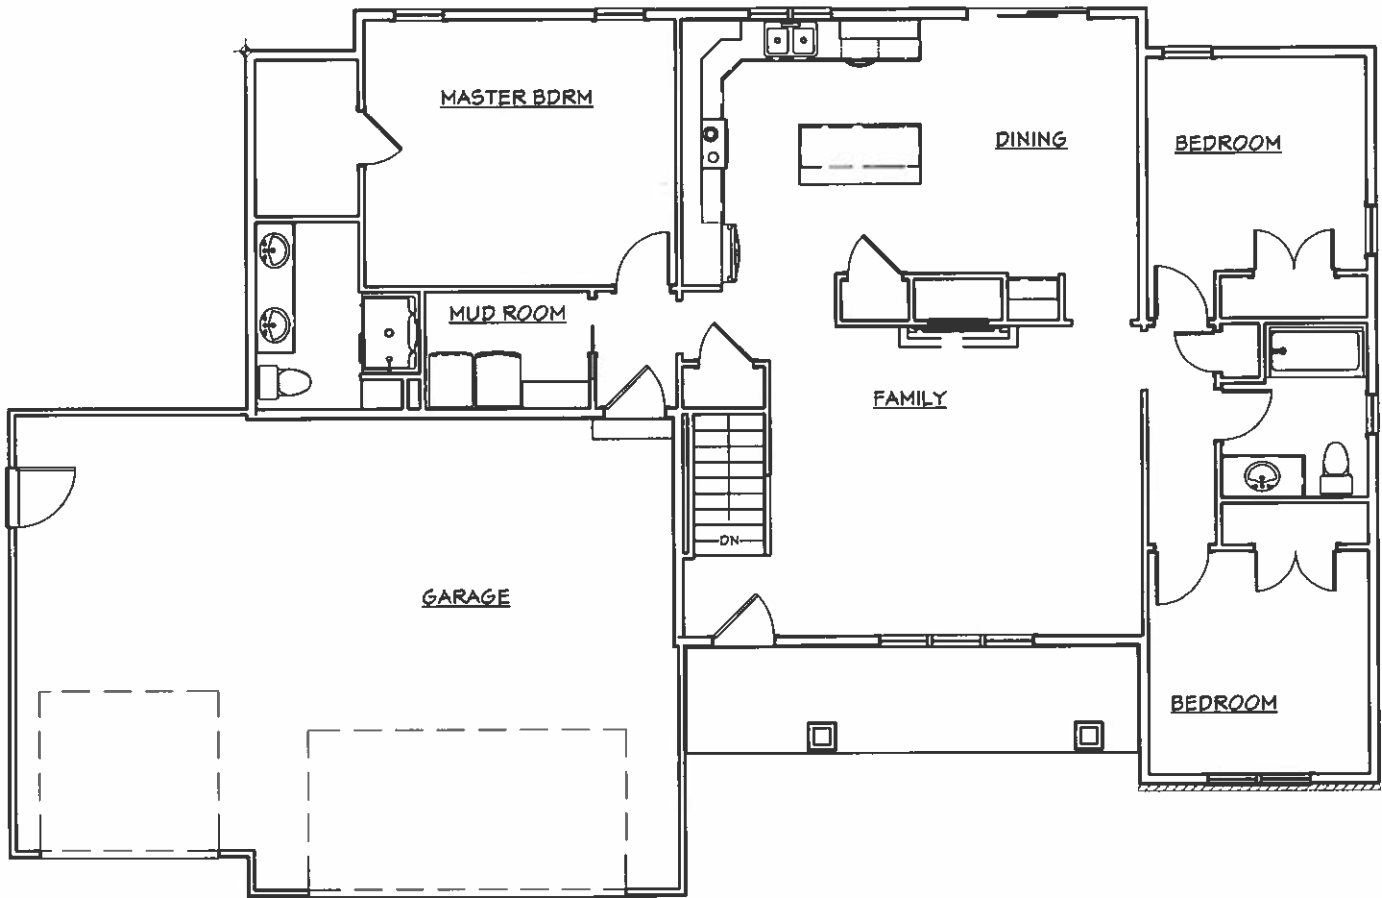

THE DESTIN (3 CAR OPTION)

By Van's Realty and Construction of Appleton, Inc

APPROX. 1615 SQ. FT.

LIVING AREA

ROOM SIZES MAY VARY SLIGHTLY

IN ACTUAL CONSTRUCTION