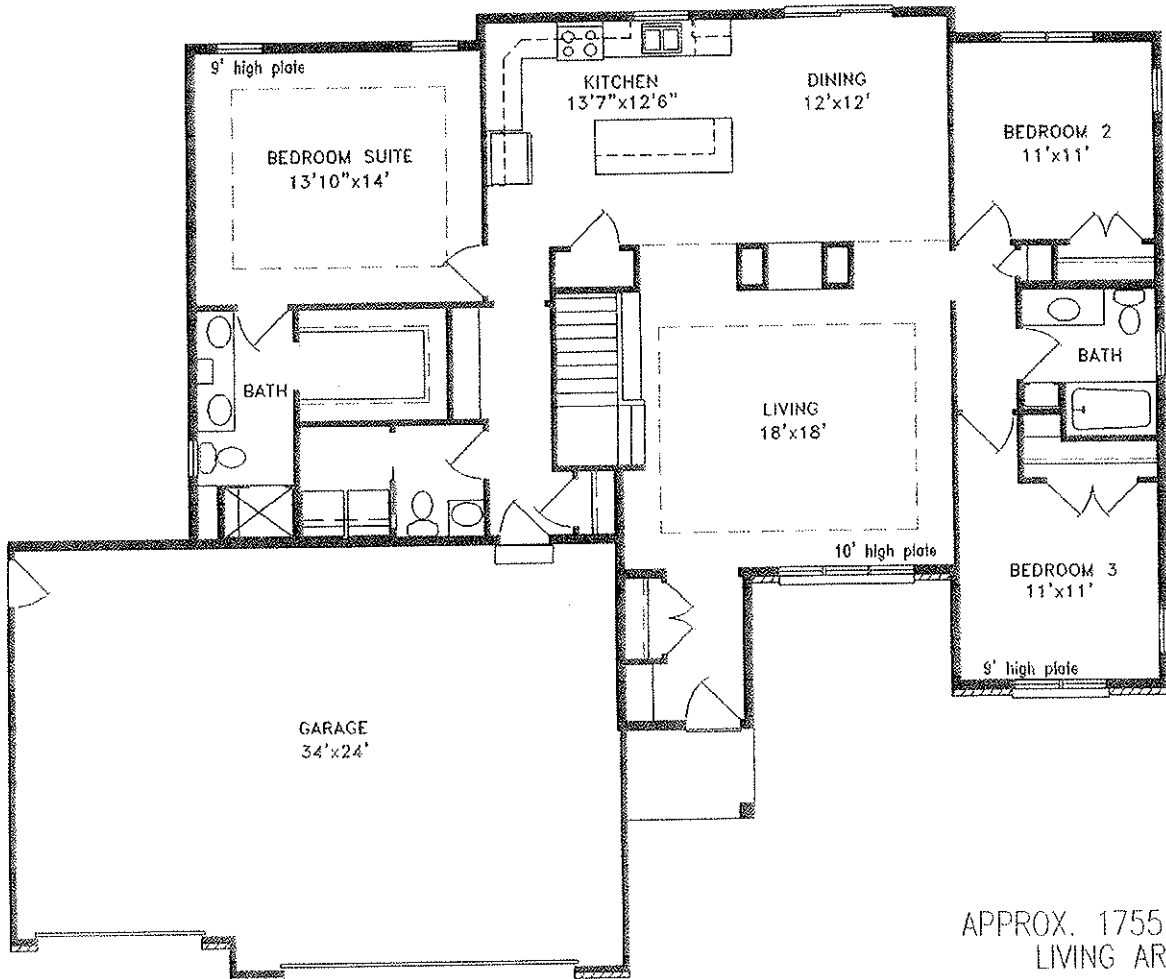

# TUCSON

BY VAN'S REALTY AND CONSTRUCTION OF APPLETON, INC.

APPROX. 1755 SQ. FT.  
LIVING AREA

ROOM SIZES MAY VARY SLIGHTLY  
IN ACTUAL CONSTRUCTION