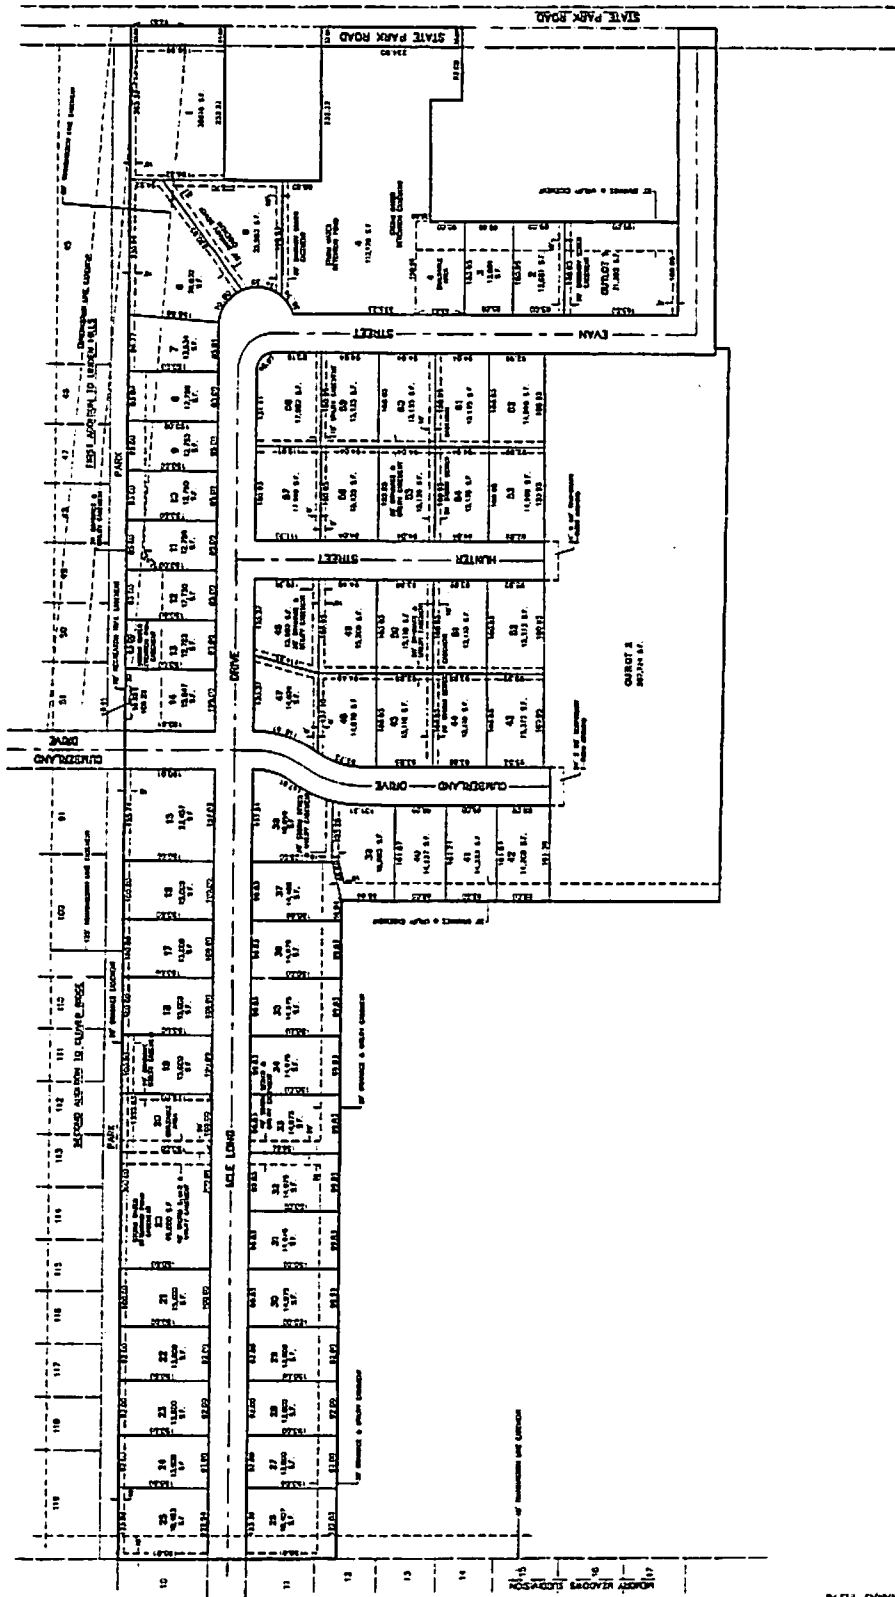

STATE PARK MEADOWS

STATE PARK MEADOWS

LEGEND
1" = 100' (AS SHOWN)
--- = LOT BOUNDARIES (AS SHOWN)

MEADOWS ASSOCIATES, INC.
1425 W. 10th Street, Suite 100
Oklahoma City, Oklahoma 73106
Phone: (405) 233-1111

THIS PLAN FOR 30'x42' PAPER

THIS PLAN FOR 30'x42' PAPER